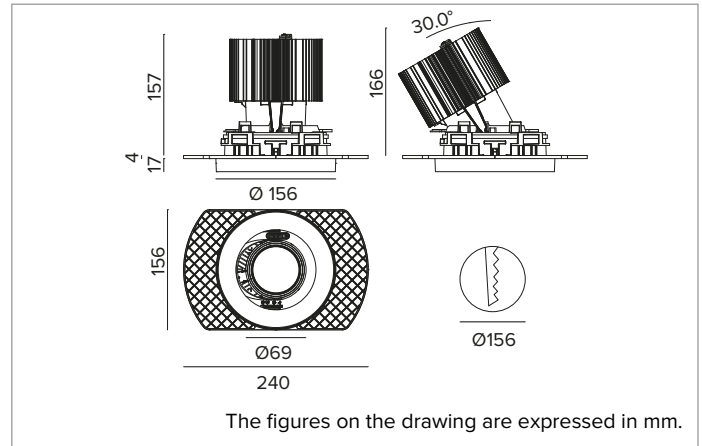

1T8608ELTR | CTEVO ARCHITECTURAL 160

Adjustable recessed LED projector in a trimless version

		2700K	H(m)	D(m)	Emax(lx)	
		Ra90		47°		
		Fixture Power	74W	1	0.87	9000
		Source Flux	7078lm	2	1.74	2250
		Fixture Flux	5310lm	3	2.61	1000
		Efficacy	72lm/W	4	3.47	562
TS1282	Imax=1272cd/klm	Imax	9002cd	5	4.34	360

CCT nominal: 2700K

Lifetime (L80/B10): >50000h tq +25°C

ILLUMINOTECHNICAL CHARACTERISTICS

MWFL - precision optics with a black silicone cut off ring. Version with a convex faceted highly reflective anodised aluminium reflector and a holographic diffusion filter. UGR<22 (EN 12464-1).

Optic: REFLECTOR

Beam angles: MWFL

Optical efficiency: 75%

Fixture flux: 5310lm

Luminous efficacy: 72lm/W

Photobiological safety: Compliant with RG1 low risk group

MECHANICAL CHARACTERISTICS

Die-cast white painted anodised aluminium body and dissipator. White colour cover. The optical unit can be adjusted up to 30° on the vertical plane with a mechanical beam locking system and a graduated scale, and 358° on the horizontal plane. Trimless version with a load-bearing element for installation and finishing in plasterboard.

Colour and finish: Plaster white

Weight: 1.55Kg

Version: TRIMLESS HO

Degree of protection: IP20 for recessed part

Degree of protection: IP40 for exposed part

ELECTRICAL CHARACTERISTICS

Integrated electronic ON-OFF driver.