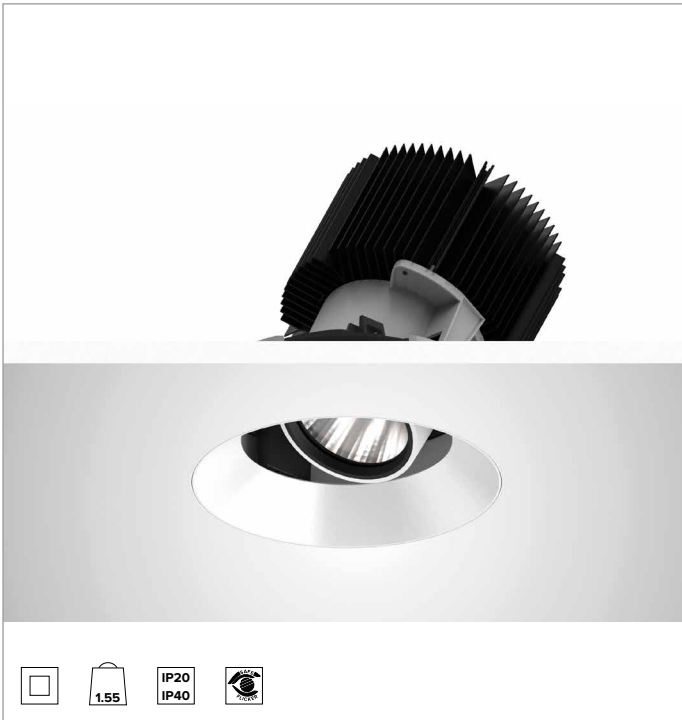

1T8608ELTR | CTEVO ARCHITECTURAL 160

Adjustable recessed LED projector in a trimless version

		2700K	H(m)	D(m)	Emax(lx)	
		Ra90		47°		
		Fixture Power	74W	1	0.87	9000
		Source Flux	7078lm	2	1.74	2250
		Fixture Flux	5310lm	3	2.61	1000
		Efficacy	72lm/W	4	3.47	562
TS1282	Imax=1272cd/klm	Imax	9002cd	5	4.34	360

CCT nominal: 2700K

Lifetime (L80/B10): >50000h tq +25°C

ILLUMINOTECHNICAL CHARACTERISTICS

MWFL - precision optics with a black silicone cut off ring. Version with a convex faceted highly reflective anodised aluminium reflector and a holographic diffusion filter. UGR<22 (EN 12464-1).

Optic: REFLECTOR

Beam angles: MWFL

Optical efficiency: 75%

Fixture flux: 5310lm

Luminous efficacy: 72lm/W

Photobiological safety: Compliant with RG1 low risk group

MECHANICAL CHARACTERISTICS

Die-cast white painted anodised aluminium body and dissipator. White colour cover. The optical unit can be adjusted up to 30° on the vertical plane with a mechanical beam locking system and a graduated scale, and 358° on the horizontal plane. Trimless version with a load-bearing element for installation and finishing in plasterboard.

Colour and finish: Plaster white

Weight: 1.55Kg

Version: TRIMLESS HO

Degree of protection: IP20 for recessed part

Degree of protection: IP40 for exposed part

ELECTRICAL CHARACTERISTICS

Integrated electronic ON-OFF driver.